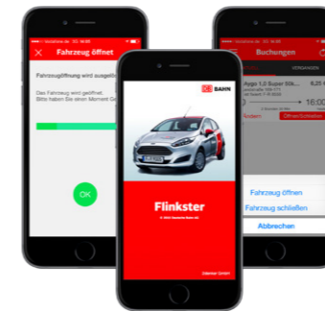

Simply use.

- Book online, on our hotline or via a smartphone app.
- Open the car with your customer card, driving licence (with chip) or **straight from your smartphone.**
- Simply drive. The key is in the glove compartment. Use it to lock and unlock the car during your rental time. You will find a parking card in the glove compartment or behind the sun visor.
- Returning is easy. Just take the car back to where you picked it up and put the keys in the glove compartment. Lock the car with your customer card, driving licence or smartphone.
- If you want to end your journey ahead of schedule – no problem. You'll get half of the money for the unused rental time returned to you automatically.